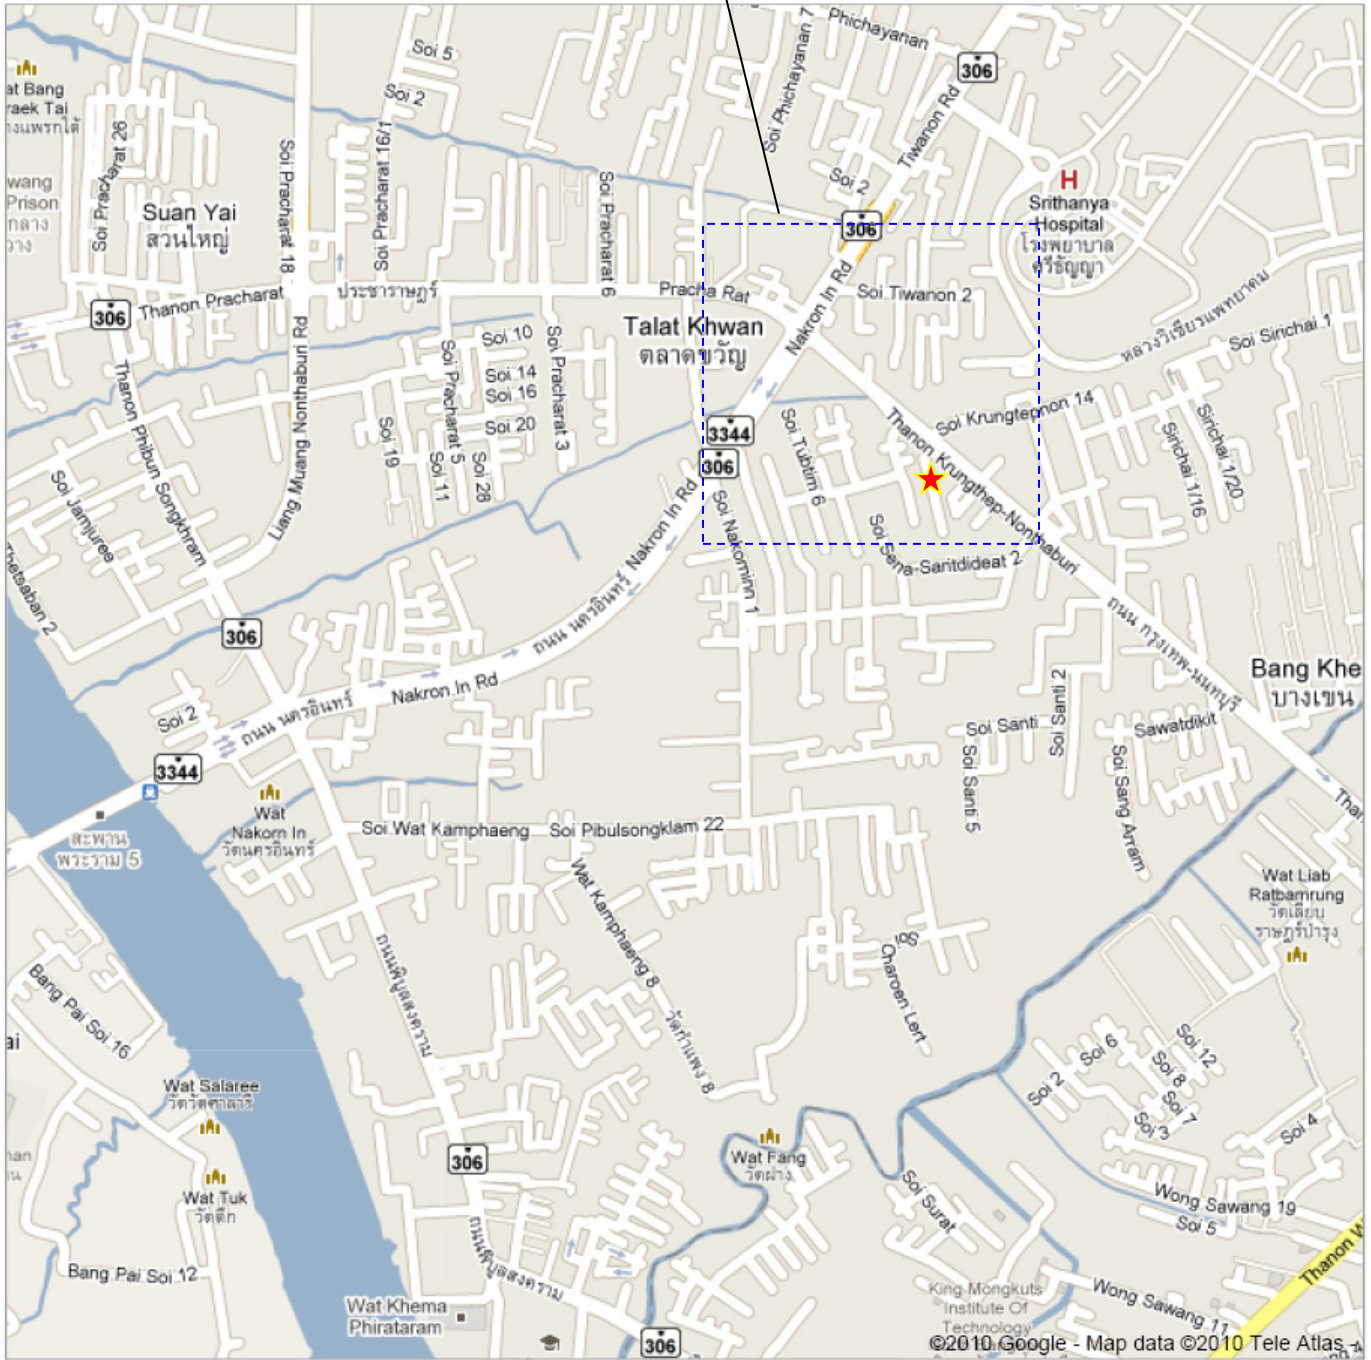

MAP

★ - JET8 (THAILAND) LTD.

See zoom in Page A

JET8 (Thailand) Co., Ltd.

73/297, 2nd Floor, Unit B, The fifth avenue condominium, Krungthep-Nonthaburi rd., Bangkhen, Muangnonthaburi, Nonthaburi 11000 Thailand